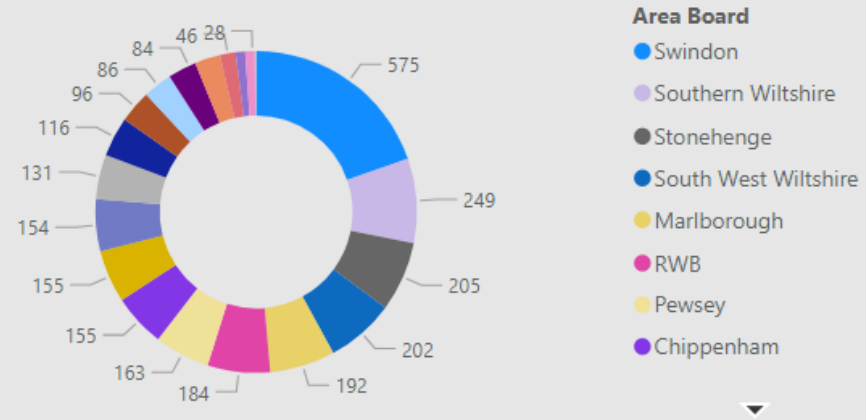

13,530.00
No. Speed awareness co...

1,803.00
No. Fine & Points

184.00
No. Court

909
No. of Locations

Location	Year	Month	Speed awareness course	Fine & Points	Court	CPT	Area Board
Swindon - Thamesdown Drive	2023	December	251.00	54.00	0.00	Swindon	Swindon
Swindon Queens Drive adjacent with Cambridge Close	2024	April	151.00	26.00	0.00	Swindon	Swindon
Shaw and Whitley - A365 Folly Lane	2023	November	129.00	15.00	0.00	Trowbridge	Melksham
Swindon - Thamesdown Drive	2024	May	116.00	25.00	1.00	Swindon	Swindon
Swindon Marlborough Road	2024	May	113.00	6.00	1.00	Swindon	Swindon
Wilton - The Avenue	2024	May	112.00	30.00	9.00	Salisbury	South West W
Swindon - Thamesdown Drive	2024	January	103.00	16.00	0.00	Swindon	Swindon
Wilton - The Avenue	2023	August	102.00	31.00	4.00	Salisbury	South West W
Swindon Marlborough Road	2024	June	99.00	12.00	0.00	Swindon	Swindon
Harnham - Lime Kiln Way	2023	November	97.00	11.00	0.00	Salisbury	Salisbury
Cholderton - Church Lane	2023	March	95.00	4.00	1.00	Amesbury	South West W
Swindon - Thamesdown Drive	2024	March	94.00	23.00	0.00	Swindon	Swindon
Swindon Queens Drive (A4259)	2024	June	91.00	15.00	1.00	Swindon	Swindon
Swindon Queens Drive adjacent with	2024	March	90.00	13.00	1.00	Swindon	Swindon
Total			13,530.00	1,803.00	184.00		

Activity by Area Board

Activity by CPT

Outcomes

• CSEO – S.W. Wiltshire Area Board - 1 January 2023 to 22 October 2024

CSEO Activity Dashboard

Outcomes are dependent on previous convictions and history

1,496.00
No. Speed awareness co...