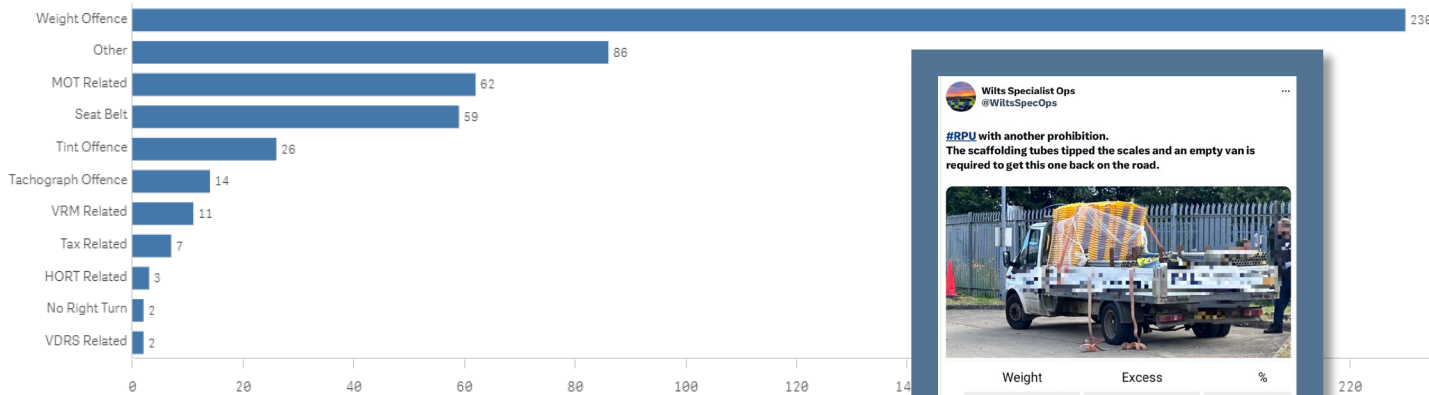

Activity - Non-Endorsable Offences

Wilts Specialist Ops
@WiltsSpecOps

#SCIT had this vehicle make off from them yesterday in Devizes. Today #RPU and #ARV located the vehicle, stung it and brought it to a safe stop. Vehicle showing as no insurance and a tyre with tread less than 1.6mm. Driver assisting us with yesterdays events #Seized @DriveInsured

17:55 · 2

Wilts Specialist Ops
@WiltsSpecOps

Vehicle #seized after it reacted to #RPU and document checks revealed the driver has an expired licence, the vehicle wasn't insured and the MOT was out by over 4 months! @DriveInsured Driver #reported

This vehicle's MOT has expired