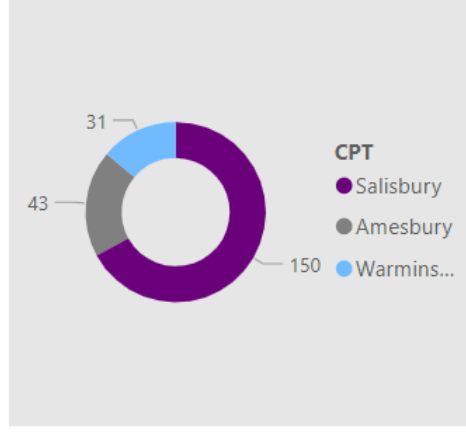

Activity by CPT