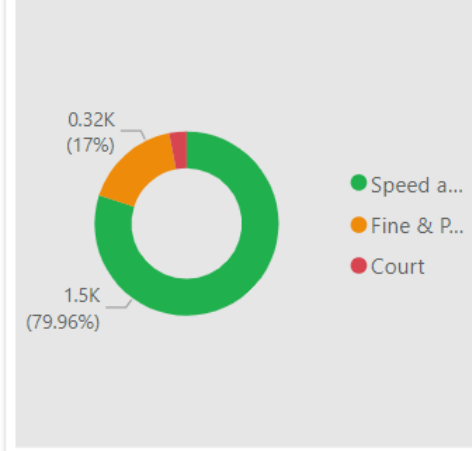

• CSEO – S.W. Wiltshire Area Board - 1 January 2023 to 22 October 2024

CSEO Activity Dashboard

Outcomes are dependent on previous convictions and history

1,496.00
No. Speed awareness co...

318.00
No. Fine & Points

57.00
No. Court

55
No. of Locations